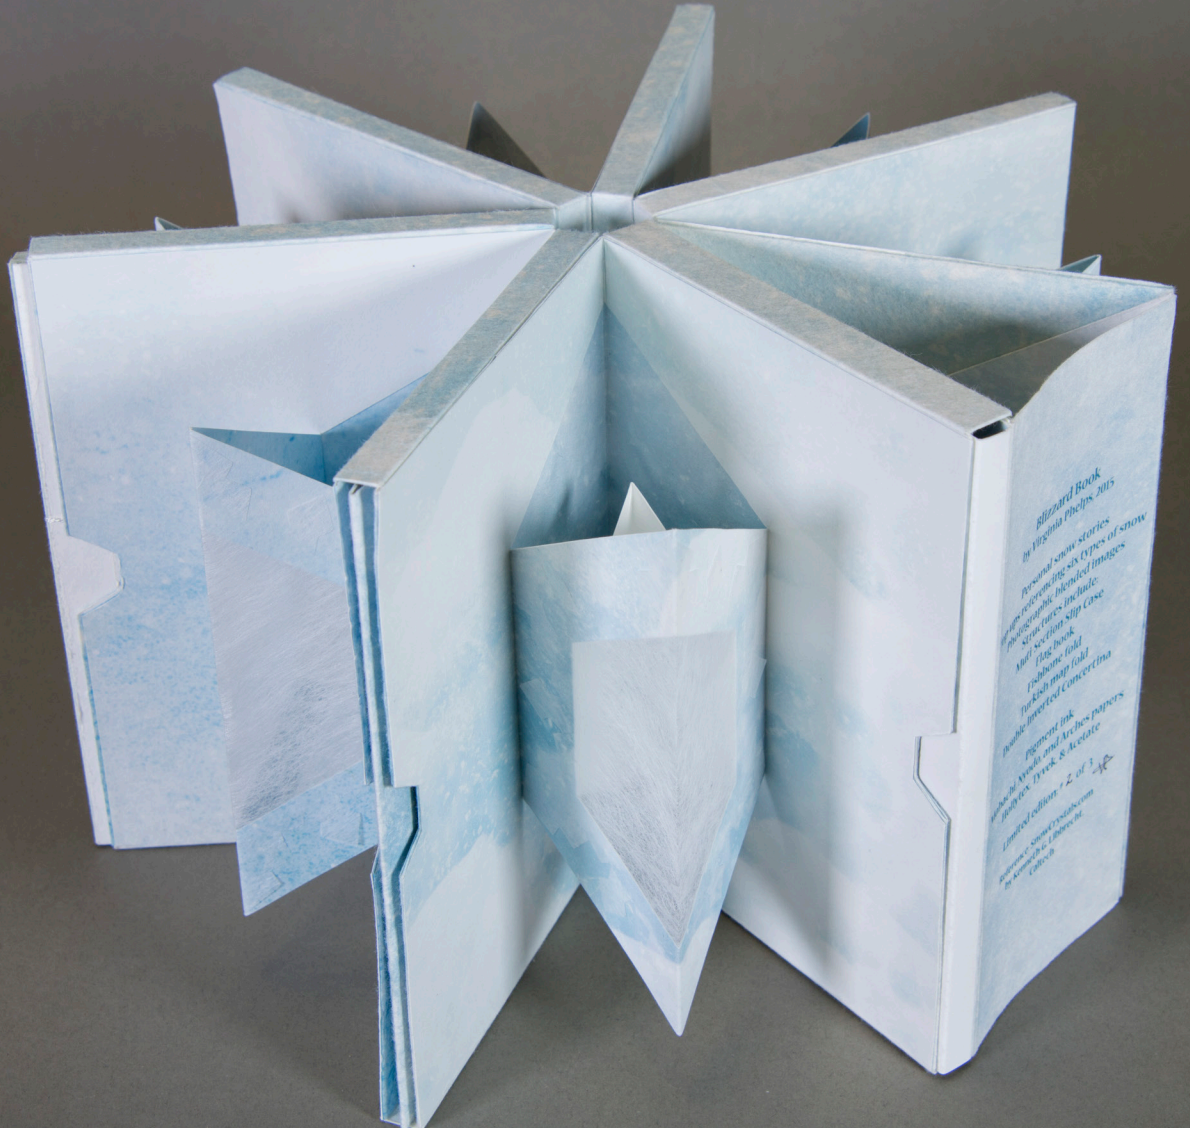

**Blizzard  
Book**

**Blizzard Book**  
by Virginia Phelps, 2015

Personal snow stories  
Pop-ups referencing six types of snow  
Photographic blended images  
Structures include:  
Muti-Section Slip Case  
Flag book  
Fishbone fold  
Turkish map fold  
Double-Inverted Concertina

Personal snow stories  
Pop-ups referencing six types of snow  
Photographic blended images  
Structures include:  
Multi-Section Slip Case  
Flag book  
Fishbone fold  
Turkish map fold  
Double-Inverted Concertina

Pigment ink  
Mihachi, Nyodo, and Arches papers  
Hollytex, Tyvek, & Acetate

Limited edition: # 2 of 3 

Reference: SnowCrystals.com  
by Kenneth G. Libbrecht,  
Caltech

*Bizzard Book*  
*by Virginia Phelps, 2015*  
Personal snow stories  
Pages surrounding six types of snow  
Photographic, blended images  
Six types of snowflakes included  
Mini sculpture Slip Case  
Frog book  
Stone frog  
Frog map fold  
Directed Concertina  
Purple ink  
Purple, yellow, and Arches papers  
with VEX, Dye, & Acetate  
Limited edition + 2 of 3  
[www.summerstudio.com](http://www.summerstudio.com)  
Reverend J. L. Linnell  
Calgary, AB