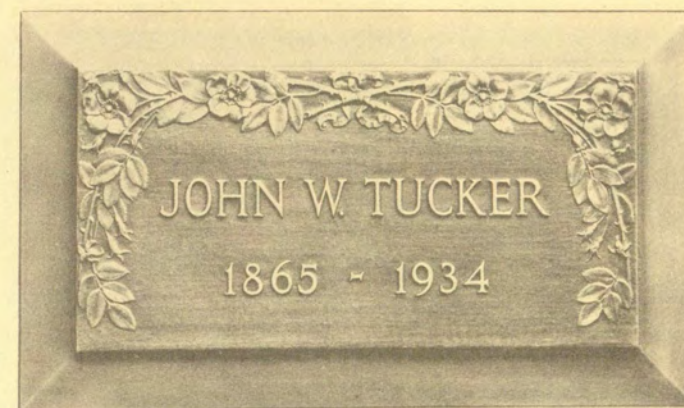

A GORHAM BRONZE

The Poppy

A marker beautiful in design symbolizing courage and valor in life through the decorative use of the poppy.

Style QM 590

Size 20" x 10"

Upper photograph shows marker with vase, enlarged for clearer detail.

The Gorham Company BRONZE DIVISION
PROVIDENCE, RHODE ISLAND

BRONZE GRAVE MARKERS *The Gorham Company* BRONZE DIVISION
PROVIDENCE, RHODE ISLAND

A G O R H A M B R O N Z E

*The Wild Rose
with Border*

The inspiration for this finely modeled
Tablet is the rose symbolizing true
love and untiring devotion.

Style QM 591

Size 24" x 14"

Upper photograph shows marker with vase, enlarged
for clearer detail.

The Gorham Company

BRONZE DIVISION
PROVIDENCE, RHODE ISLAND

BRONZE GRAVE MARKERS *The Gorham Company* BRONZE DIVISION
PROVIDENCE, RHODE ISLAND

A G O R H A M B R O N Z E

The Colonial

The Colonial possesses a quiet and serene dignity which will appeal to those who prefer a memorial of simplicity and dignity.

STYLE QM 592 Size 24 in. x 12 in.

Upper photograph shows marker with vase, enlarged for clearer detail.