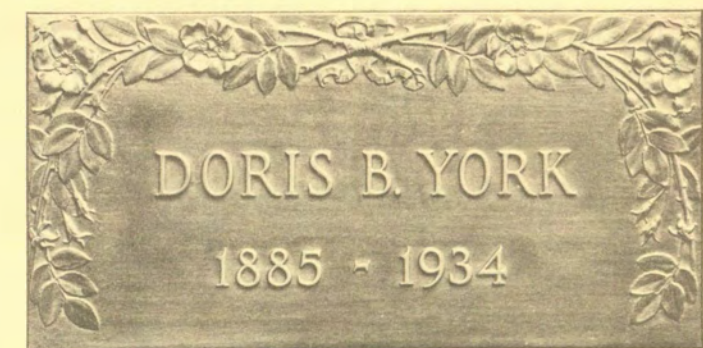

The Gorham Company BRONZE DIVISION
PROVIDENCE, RHODE ISLAND

BRONZE GRAVE MARKERS *The Gorham Company* BRONZE DIVISION
PROVIDENCE, RHODE ISLAND

A G O R H A M B R O N Z E

The Wild Rose

Sentiments of true love and untiring devotion are ever associated with the beautiful rose which has inspired the lovely design of this finely modeled tablet.

MODEL - 25

Style QM 587

Size 20" x 10"

Upper photograph shows marker with vase, enlarged for clearer detail.

The Gorham Company BRONZE DIVISION
PROVIDENCE, RHODE ISLAND

BRONZE GRAVE MARKERS
The Gorham Company
BRONZE DIVISION
PROVIDENCE, RHODE ISLAND