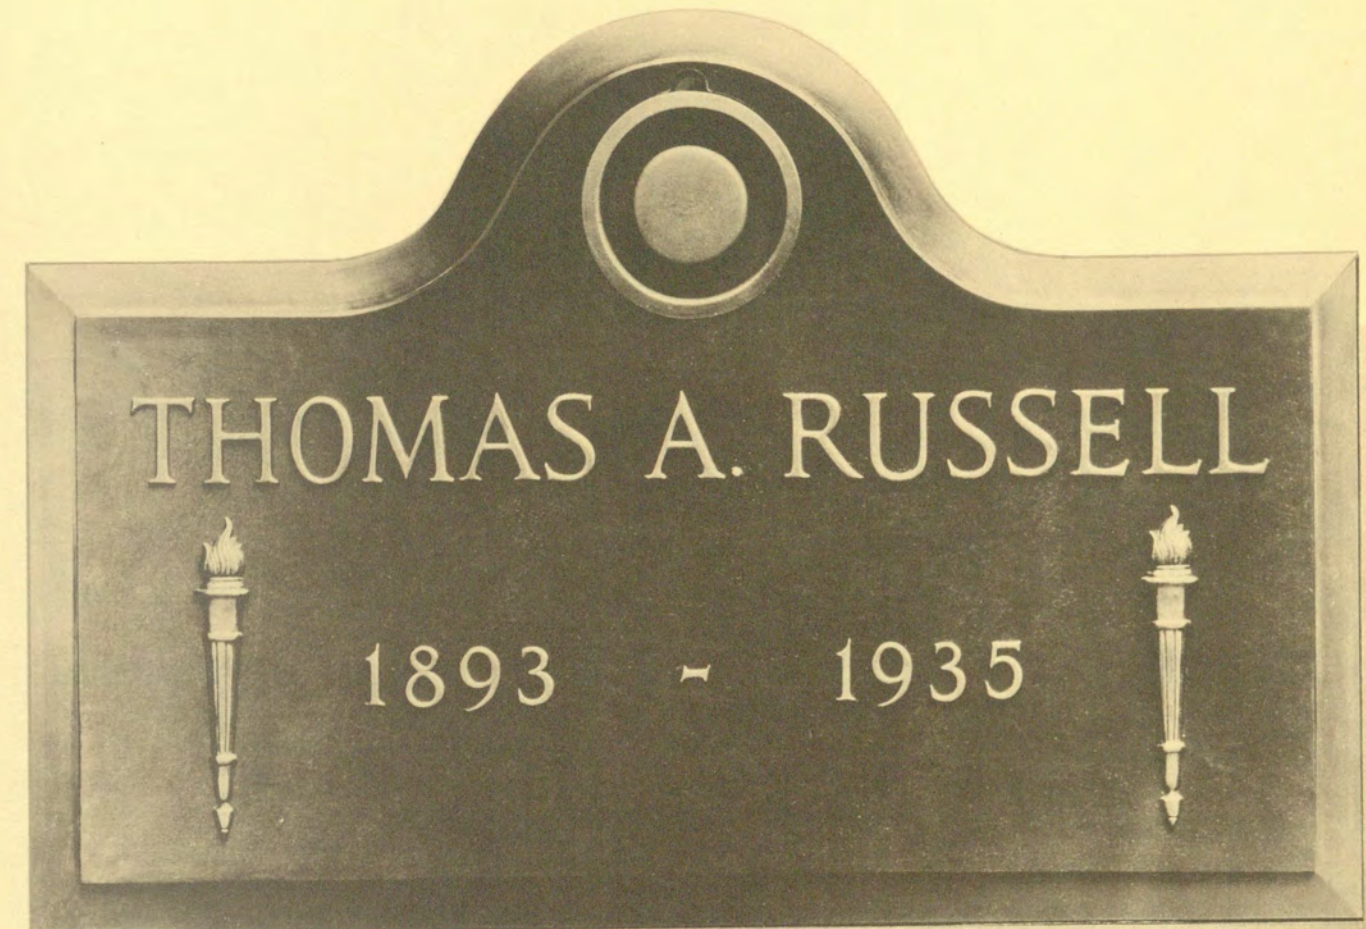

A GORHAM BRONZE

The Pilgrim
WITH TORCHES

The Torch is universally recognized as the symbol of eternal light and immortality of the soul. They can be included on any Gorham Marker at slight additional cost.