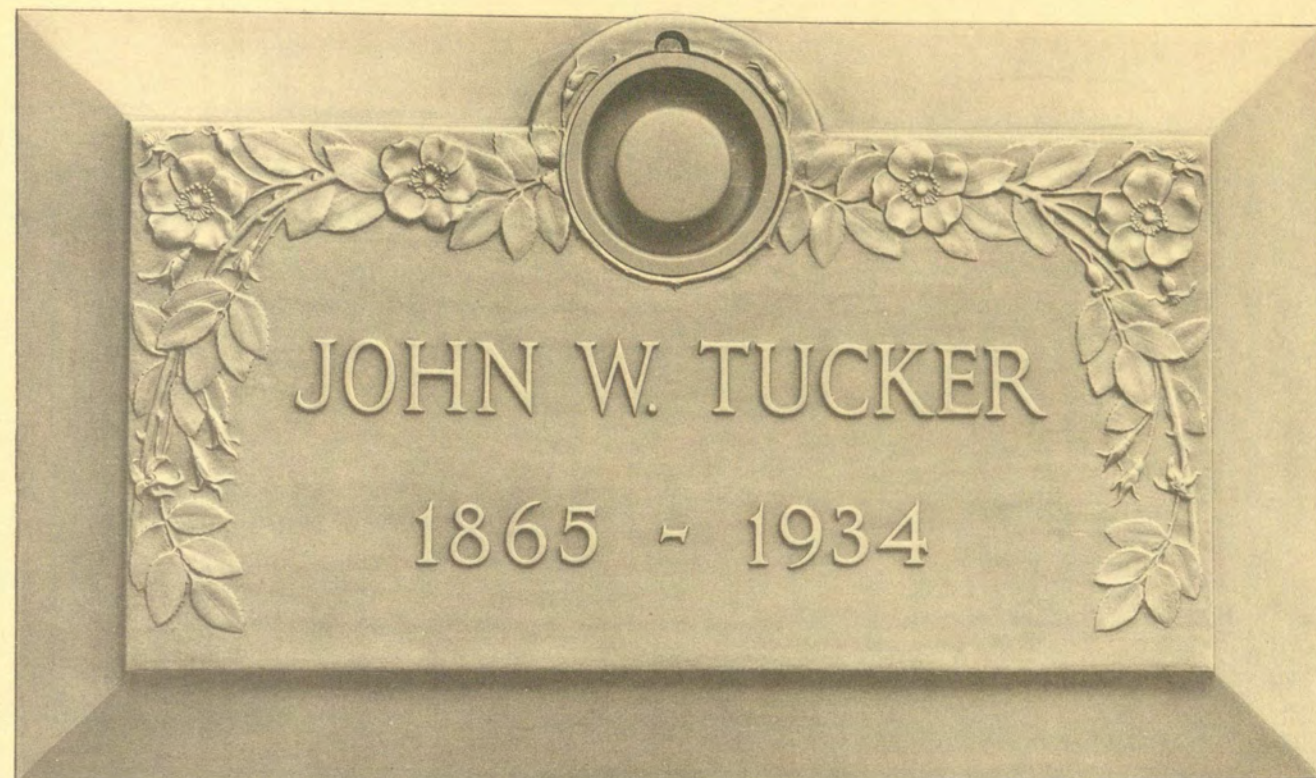

Style QM589

Size 24" x 12"

Upper photograph shows marker with vase, enlarged for clearer detail.

The Gorham Company BRONZE DIVISION
PROVIDENCE, RHODE ISLAND

BRONZE GRAVE MARKERS *The Gorham Company* BRONZE DIVISION
PROVIDENCE, RHODE ISLAND

A GORHAM BRONZE

The Poppy

A marker beautiful in design symbolizing courage and valor in life through the decorative use of the poppy.

Style QM 590

Size 20" x 10"

Upper photograph shows marker with vase, enlarged for clearer detail.

The Gorham Company BRONZE DIVISION
PROVIDENCE, RHODE ISLAND

BRONZE GRAVE MARKERS *The Gorham Company* BRONZE DIVISION
PROVIDENCE, RHODE ISLAND

A G O R H A M B R O N Z E

*The Wild Rose
with Border*

The inspiration for this finely modeled
Tablet is the rose symbolizing true
love and untiring devotion.