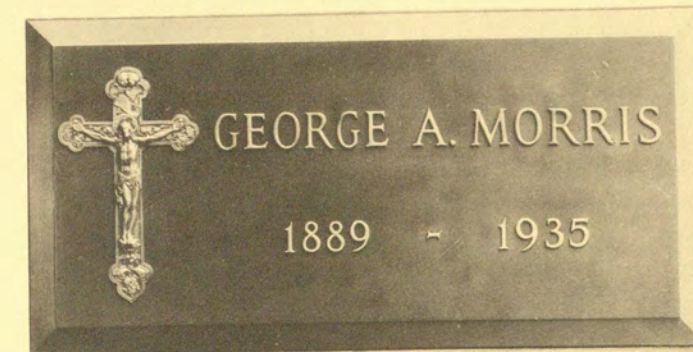

*The
Gorham
Company*

BRONZE DIVISION
PROVIDENCE, RHODE ISLAND

BRONZE GRAVE MARKERS *The Gorham Company* BRONZE DIVISION
PROVIDENCE, RHODE ISLAND

A G O R H A M B R O N Z E

The Pilgrim

Plain without being severe,
this tablet is truly symbolic of
the quiet and unpretentious
sincerity of the early Pilgrim.

Style QM581
Style QM581A

Size 24" x 12"
Size 20" x 10"

Upper photograph shows marker with vase,
enlarged for clearer detail.

The Gorham Company

BRONZE DIVISION
PROVIDENCE, RHODE ISLAND

BRONZE GRAVE MARKERS *The Gorham Company* BRONZE DIVISION
PROVIDENCE, RHODE ISLAND

A GORHAM BRONZE

The Pilgrim

WITH CRUCIFIX

The Crucifix is appropriate to any Christian denomination as a symbol on a grave marker. It can be included on any Gorham Marker at slight additional cost.

STYLE QM 581C

Size 24 in. x 12 in.

Upper photograph shows marker with vase, enlarged for clearer detail.

The Gorham Company

BRONZE DIVISION
PROVIDENCE, RHODE ISLAND

BRONZE GRAVE MARKERS *The Gorham Company* BRONZE DIVISION
PROVIDENCE, RHODE ISLAND