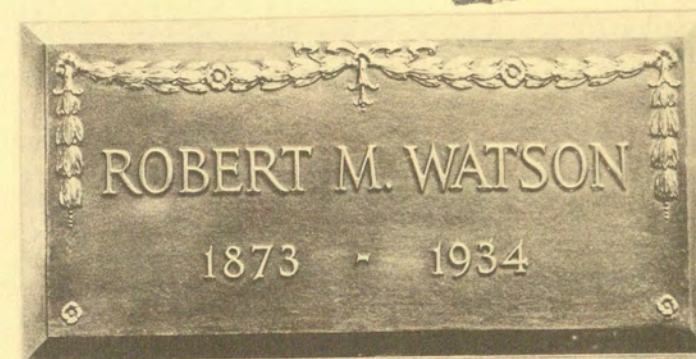

A GORHAM BRONZE

The Garland

Sentiments inspired by honor and victory are ever suggested by the laurel, a graceful festoon of which not only betokens achievement in life, but gives a pleasing dignity to "The Garland."

Style QM 582

Size 24 in. x 12 in.

Upper photograph shows marker with vase, enlarged for clearer detail.

The Gorham Company BRONZE DIVISION
PROVIDENCE, RHODE ISLAND

BRONZE GRAVE MARKERS *The Gorham Company* BRONZE DIVISION
PROVIDENCE, RHODE ISLAND

A G O R H A M B R O N Z E

The Laurel Ribbon

The graceful border of laurel and ribbon symbolizes the reward of victory over death and is a token of honor to the life of righteousness and virtue. The interestingly hand-modeled surface of the slightly raised panel gives a note of distinction and beauty.